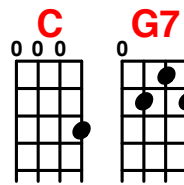

I KONA

by George Kelepolo

Intro: **D7 G7 C** 2x

Repeat verses 2x

C **G7**
Aia i Kona kai 'ōpua i ka la'i

*There at Kona
are the cloud banks and calm seas*

C
'A 'ohe lua e like ai me 'oe

*Second to none,
you are incomparable*

D7 G7 C

C **G7**
Malahini mākou iā 'oe i Kona

We are your guests, in Kona

C
I ke kono a ke aloha no makou

*By invitation
with love for us*

D7 G7 C

C **G7**
Ha'ina 'ia mai ana ka puana

Tell the refrain

C
'A 'ohe lua e like ai me 'oe

*Second to none,
you are incomparable*

D7 G7 C

Vamp 2x at end