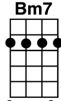

Waikiki

Intro: *Guitar instrumental*

F **E7** **F** **D7**
There's a feeling, deep in my heart Stabbing at me, just like a dart

Gm **C7** **F C7** **F** **E7**
It's a feeling heav-en-ly I see memories out of the past

Bb

Bbm

Dm

Gm7

Bridge: **A** **Bm7** **E7**
Your tropic nights and won-der-ful charms

A **Bm7** **E7**
Are ever in my mem-o-ry

A **Bm7** **E7**
And I re-call when I held you in my arms

Am **Gm7** **C+**
An angel sweet and heav-en-ly